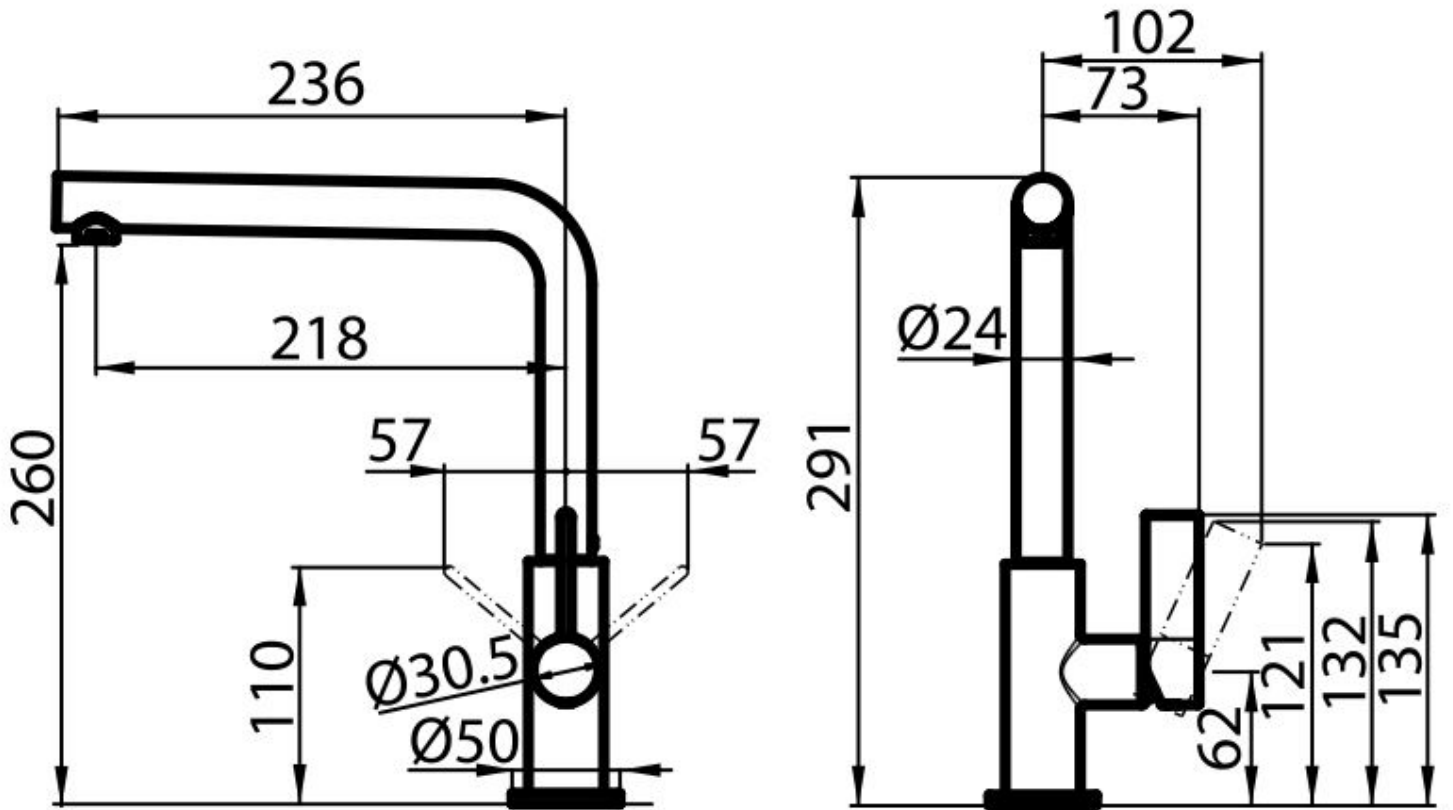

TECHNICAL DATA